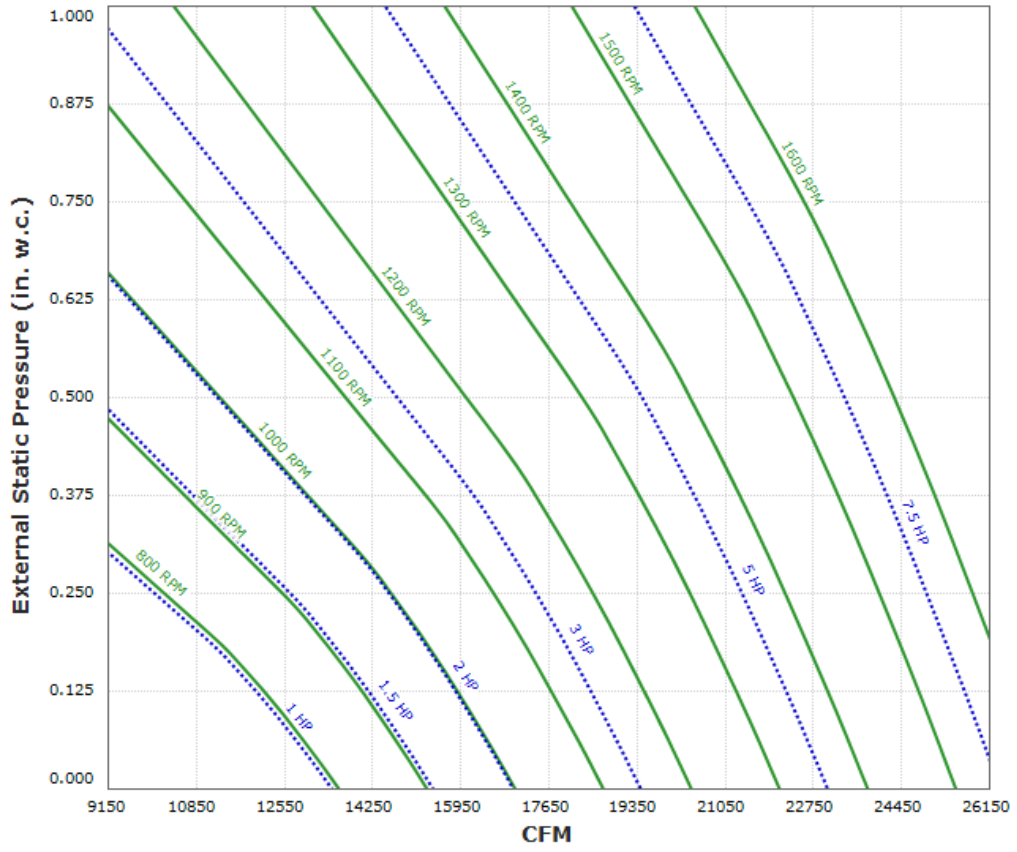

RPTUB36-RA Performance Curve

Max Sizeable RPM = 1600 RPM. Curve shown extended beyond this point for reference only.

Catalog #109R
March 2009